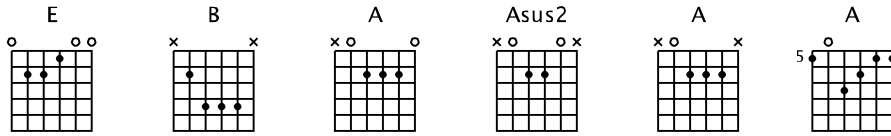

# Pearl Jam Yellow Ledbetter

Electric Guitar (clean) - Mike McCREADY (Clean)

Standard guitar tuning: E A D G B E

♩ = 71  
Intro

1

3

5

Verse